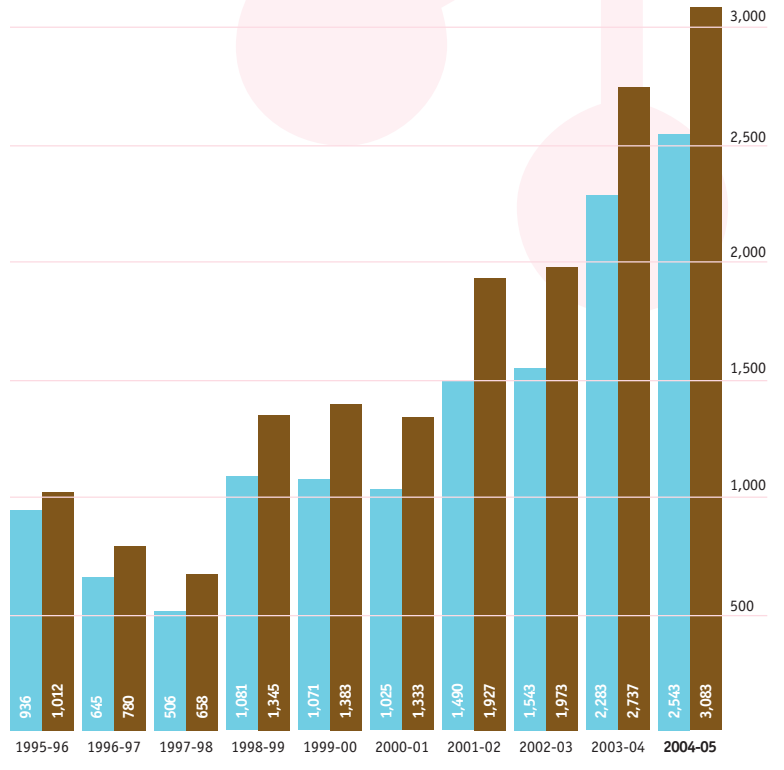

Arizona State ●●●

1. Frank F. Alvarado '00 (4)
   Jennifer E. Ballistrea '04 *
   Fred Bender '77-Life
   Zachary M. Berning-Marking '01 (4)
   Cynthia Blevins '04 *
   Deanna Bradley '96
   William D. Bybee '77-Life (2)
   Lori D. Collins '88-Life
   Brian Ehrig '96-Life (4)
   Edward Fernandez '97 (2)
   Lori A. Finigian '82-Life (4)
   Eric J. Griffin '99
   Tayne C. Griffin '00
   Alana M. Halsne-Baarda '92-Life (3)
   Jamie L. Hancock '97 (2)
   Shawn G. Harden '97-Life
   Peter C. Heinrich '04 *
   Derrek Higgins '97
   Amanda L. Higgins '96
   Jessica L. Hill '95-Life (5)
   Erin E. Hurd '04 *
   Courtney Hurley '96 (3)
   Gwen Iversen '97 (2)
   Jill Lanphere '00
   Kelly R. Leid '88-Life
   Debora J. Liska '93 (2)
   Jennifer N. Mammamo '00 (3)
   Randall W. Mankin '72
   Michaela A. McReynolds '00
   Timothy J. Metzger '72-Life
   Brenda L. Narveson '95
   Paul L. O'Brien '97

Donors and Gifts