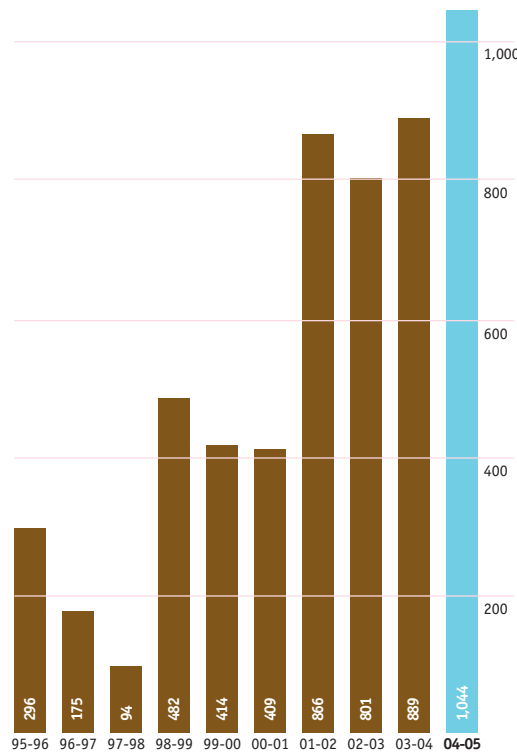

First-time Supporters

CSU – Bakersfield

Albert S. Webb '98-Life (2)

CSU – Fresno

Craig Apregan '74-Life
Gilbert R. Baker '87-Life
Christa A. Cappiali '82-Life (3)
Jon M. Contreras '83 (8)
Brendan J. Evans '03 (2) *
Amanda Gepner '04 *
Brent R. Hansen '04 *
Colleen Tudman '01 (2)
Sara J. Urena '99 (4)
Lestlie F. Weppler '63-Life
James D. Westfall '63-Life

CSU – Long Beach

William A. Blankinship '59-Life
Louis A. Clunk '61-Life
Rev. Victor R. Conrad '60-Life
Col. Peter M. Fleming '73-Life (13)
David G. Maiten '63
Merri B. Robinson '80
Roger M. Schueller '65-Life

CSU – Los Angeles

William T. MacNider '73-Life
Randolph L. Myers '57-Life (13)
Gerald W. Spencer '71-Life

CSU – Northridge

Marina Adliavankina '03 *
Blas Alvarez '03 *
Donny Alvarez '04 *
Pamela M. Avenio '04 *
Michael J. Carl '04 *
Jeffrey M. Chean '87-Life (2)
Cindy Y. Chong '04 *
Gevorg Gevorkyan '04 *
Janet Huynh '03 *
Alejandro Jauregui '03 *
Timothy L. Knight '03 *
Ianfkor Madela '03 *
Vanessa G. Marasigan '04 *
Rajnish "Raju" Patel '03 *
Danny Reyes '02 *
Zari K. Robles '04 *
Darrin S. Trudeau '87-Life (13)
Bonnie Truong '04 *
Jason Wong '04 *

CSU – San Bernardino

Raquel C. Benmergui '96-Life (4)
Barry D. Gummaer '93-Life (2)
Chad E. Jackson '96-Life
Susan Smith '98 (2)
Nancy J. Turner '80-Life

CSU – San Marcos

Alicia Komancheck '00
Mary M. Miller '04 *
Alida L. Patterson '04 *
Matt Pope '02 (3)
Nicole Saks '04 *

Canisius College

Richard R. Henry '98 (5)
William T. Hughes '86-Life
Robert E. Jagodzinski '72-Life (2)
Robert R. Kratus '71-Life (7)
David M. Naples '67-Life
Douglas D. Smith '75-Life

Carnegie Mellon

Patrick Cao '05 *
James C. Chen '05 *
Julian Chun '05 *
Arish Gupta '05 *
Kevin Hsieh '05 *
Deneka Hypolite '05 *
Andrew Kiang '05 *
Kenny Loh '05 *
Gary T. Loo '05 *
Malcolm Ong '05 *
Abhishek Shah '05 *
Kenneth Sim '05 *
Qian Qian Song '05 *
Dyenne Sung '05 *
Jigar Vora '05 *
Sophie Wong '05 *
Michael J. Yang '05 *
Kenneth W. Yu '05 *

Carroll College

William B. Yersin '62-Life (13)

Carson Newman

William R. Diamond '62-Life
Constance J. Stamatziadis '98 (3)

Centenary

Jan C. Swenson '97-Life (2)

Central Arkansas

Becky L. Zimmerman '84-Life (2)

Central Florida

Christopher E. Alianiello '04 *
Catalina S. Bejarano '03 *
Kristen D. Breunig '04 *
Christopher Brown '03
Jeffrey E. Chaffin '98 (2)
Edison L. Cruz '03 *
Amy D'Angelis '01
Jennifer M. Flug '04 *
Katrina Gajentan '03
David J. Hall '04 *
Julia Hix '03 *
Jennifer R. Hordge '04 *
Justin S. Huffman '03 *
Andrew R. Hunsaker '05
Ryan C. Johnston '04 *
Steven J. Kaczmarczyk '05 *
Barry Kaufman '00
Ralph L. Keeler '99
Julie Meas '03
Rachel Y. Nichols '04 *
Selena L. Ramos '05
Gerald A. Ranostaj '03
Bibiana Rojas '03
Jennifer C. Sanders '04 *
Jonathan Schwartz '04
Meghan A. Shirey '01 (4)
Francis T. Veigle '04 *
Fred W. Werner '03 *
Rachel A. Wesserman '05
Kari L. Williams '05 *
Kristen M. Worth '03 *

Central Michigan