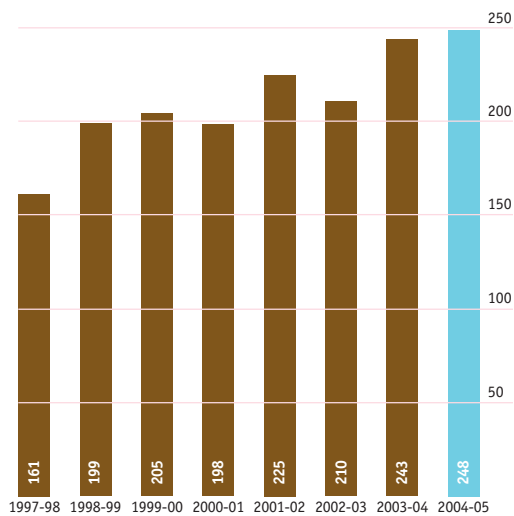

Chapters Represented in Report

Lisa M. Heiney '03 *
Andrea M. Hughes '04 *
Amy M. Johnson '04 *
Dylan R. Johnson '04 *
Keith C. Liley '04 *
Jeremy Martinez '03 (2) *
Danelle R. Novotny '04 *
Adam Sands '04 *
Robyn L. Scheibe '04 *
Heather A. Smith '04 *
Molly A. Sollie '02 (2)
Lee M. Stuckenschmidt '04 *

Northern Michigan ●●●
Home chapter of Past Fraternity
President G.R. Carnahan '67-Life
(1987-89).

Stephen J. Bussone '77-Life
James D. Gray '69-Life
Jim R. Haugan '76-Life
Paula N. Lange '95 (3)
Tina Lewis '83-Life (2)
Joseph J. Prinzi '67-Life

Northwestern ●●●
Home chapter of past Fraternity
Presidents A.W.T. Olgilvie (1913-14), A.L. Jeffery (1914-15), W.J. Luby (1936-39); and Past Foundation Chairman H.C. Carlstead '37-Life (1965-71).

George Celia '45-Life (2)
Bruce E. Dean '53-Life (11)
Harold C. Golk '60-Life
Robert W. McClintock '36 (3)

Norwich ●●●
Barry R. Meinert '66-Life (6)

Nova Southeastern ●●●
Kristin DeLuca '05 *
David M. Kaplan '05 *

Ohio State ●●●
Susan L. Arnold '80-Life (12)
Ned K. Barthelmas '49-Life (9)
Richard A. Bender '65-Life
Mark E. Bucher '85-Life (2)
Lee A. Hess '90-Life (2)
Thomas C. Kalnicki '90-Life (3)
Kenneth E. Kukral '81-Life (2)
John L. Lentz '91
Matthew R. Leppert '81-Life (2)
Steven C. Mirick USAF(Ret.) '65-Life
Leonard W. Morrison '57-Life
Hayden M. Parks Jr. '79-Life (2)
John K. Parks '90-Life (2)
Brooke S. Porretti '99
Mark S. Shaker '81-Life (2)
James G. Stanforth '54-Life (4)

Oklahoma State ●●●
Home chapter of Past Fraternity
President J.C. Wilson '47-Life
(1971-75).

Johnie L. Cantrell '01
Vickie A. Dahneke '82-Life
John C. Estes II '81-Life (2)

Carla J. Kadavy '81-Life (2)
Margaret A. Siebert '80

Old Dominion ●●●
Home chapter of Past Fraternity
Chairman and Past Fraternity
President R.A. Davenport '86-Life
(Chairman, 2004-05; Past
Fraternity President, 1997-01).

Anonymous
Gregory M. Arnold '84-Life (12)
Richard E. Baines Jr. '66-Life
Leslie-Ann Brinker '76-Life (10) ^
Joseph A. Clark '01 (4) ^
Steven F. Craig '79-Life (5)
James E. Dalonas '59-Life
Robert A. Davenport '86-Life (13)
Scott L. Dietrich '86-Life
Nelson C. Godbey '90-Life @
Stephanie L. Mefford '92-Life
Andrew M. Molodovitch '68-Life (7)
William A. O'Brien Jr. '69-Life (8)
Jeffrey T. Rouse '86-Life (10)
Theresa M. Rouse '87-Life (10)
Catherine A. Tynes-Prestipino '01
Crystal C. Ward '02 (3)
Fred B. Williams '76-Life

Oregon ●●●
Leigh G. Brazee '87-Life (2)
Tim W. Jones '91-Life

Pacific Lutheran ●●●
Karen L. Zapata '93-Life (2)

Penn State ●●●
Timothy A. Boone '90-Life (2)
Cindy L. Botchis '92-Life (9)
Jeremy R. Brown '01
Arlene H. Danver '82-Life (2)
Barbara L. Eckman '80-Life (2)
Stephen C. Ferguson '89-Life
William L. Foulds '64-Life (7)
Karen A. Johannes '87
Eric J. Koenig '90
Annie Koppel-Doncsecz '83-Life (2)
Christopher L. Taylor '83-Life
W. Frank Vongehr '65-Life (2)
Michael E. Witmer '98-Life (5)

Penn State-Fayette ●●●
Robert E. Burkett '99