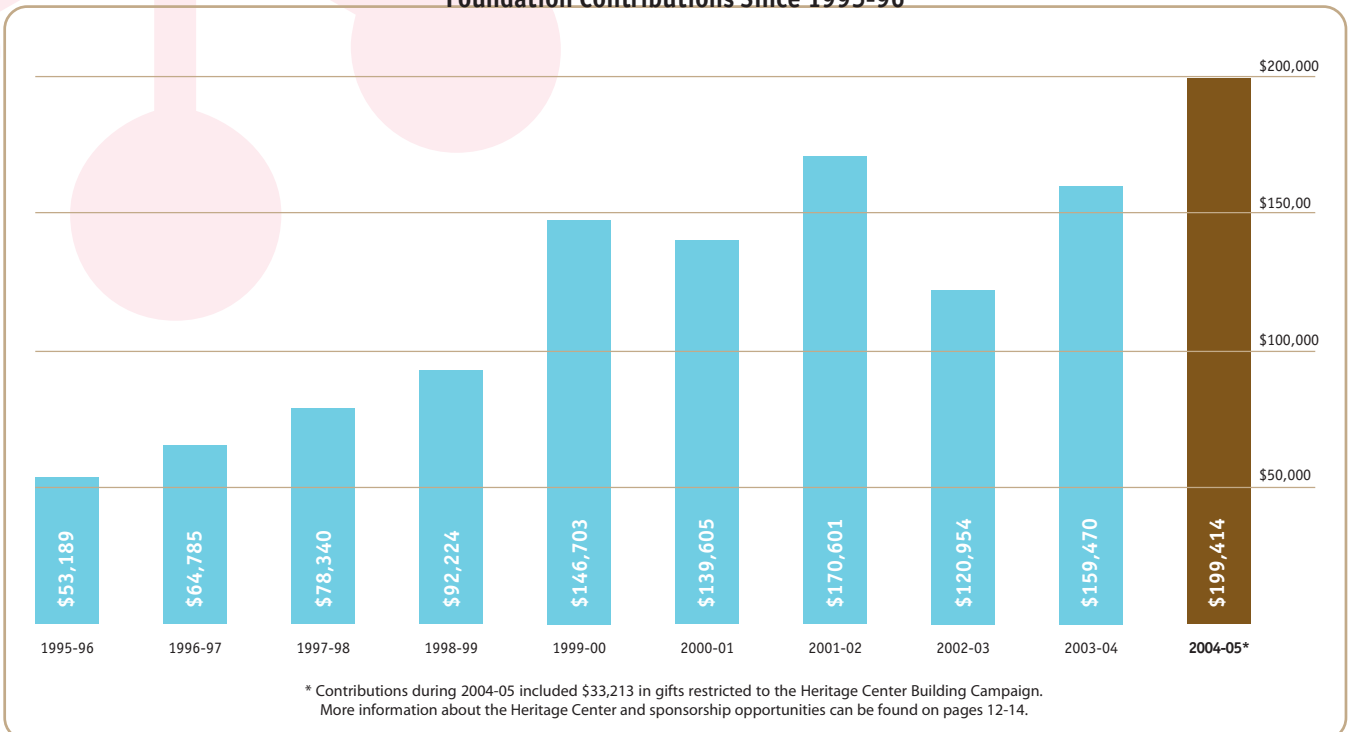

Foundation Contributions Since 1995-96